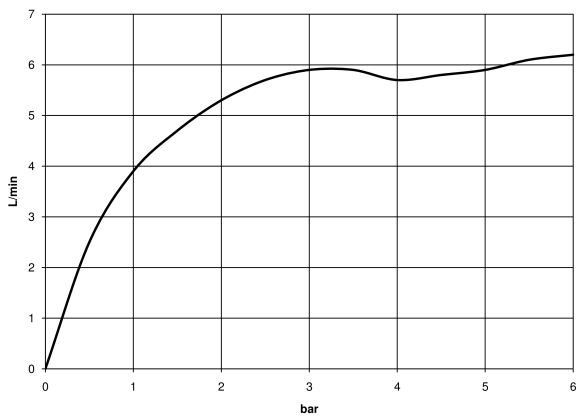

**Required miscellaneous**

**Concealed wall-mounted single-lever mixer -** 35 860 970 90  
 •max. recess depth 95 mm  
 •min. recess depth 80 mm

36 860 809  
mm [inches]

Flow rate chart

Trajectory diagram