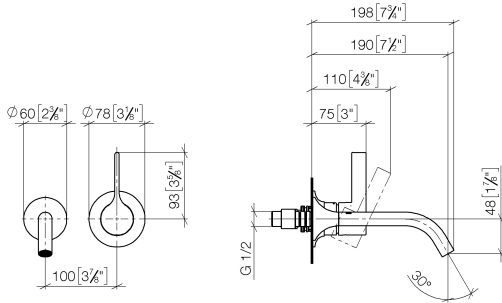

**VAIA Wall-mounted single-lever basin mixer without pop-up waste - Brushed Dark Platinum**

VAIA

36 860 809

- 190mm projection
- fixed spout
- circular, air-enriched flow
- hole diameter spout 37 mm
- hole diameter single-lever mixer 57 mm
- rosette for single-lever mixer Ø 78mm
- rosette for spout Ø 60mm
- max. flow 5.7 l/min
- lead-free
- This product can help a building meet the requirements of Green Building Rating Systems, e.g. LEED®, BREEAM®, DGNB

**Required miscellaneous**

**Concealed wall-mounted single-lever mixer mixer on right -** 35 816 970 90  
 •NOTE:Not suitable for concealed installation.Connection by means of angle valves, mounted with screws to back wall.

**Required miscellaneous**

**Concealed wall-mounted single-lever mixer -** 35 860 970 90  
 •max. recess depth 95 mm  
 •min. recess depth 80 mm

36 860 809  
mm [inches]

Flow rate chart

Trajectory diagram