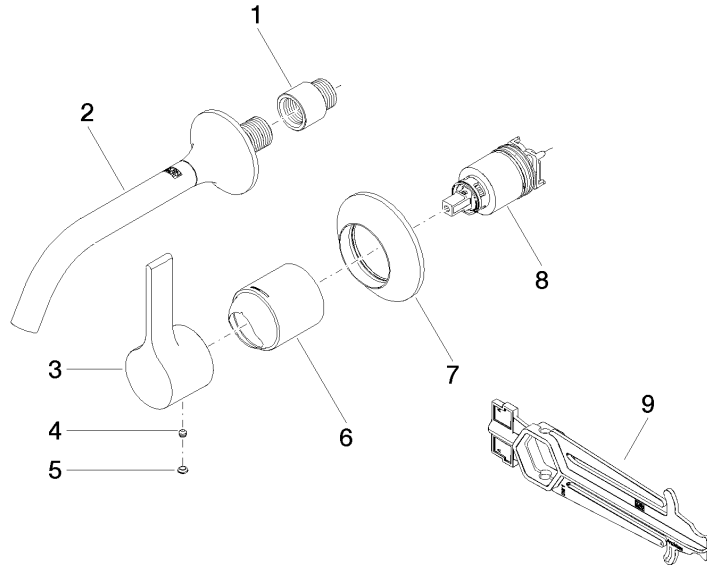

**VAIA Wall-mounted single-lever basin mixer without pop-up waste - Brushed Dark Platinum**

VAIA

36 860 809

- 190mm projection
- fixed spout
- circular, air-enriched flow
- hole diameter spout 37 mm
- hole diameter single-lever mixer 57 mm
- rosette for single-lever mixer Ø 78mm
- rosette for spout Ø 60mm
- max. flow 5.7 l/min
- lead-free
- This product can help a building meet the requirements of Green Building Rating Systems, e.g. LEED®, BREEAM®, DGNB

**Required miscellaneous**

**Concealed wall-mounted single-lever mixer -** 35 860 970 90  
 •max. recess depth 95 mm  
 •min. recess depth 80 mm

36 860 809  
mm [inches]

Flow rate chart

Trajectory diagram

### Spare parts list

No.	Item Number	Name	Quantity used	Delivery time
1	09 24 03 072 10 90	nipple	1	2
2	13 800 809-99	VAIA Wall-mounted basin spout without pop-up waste - Brushed Dark Platinum	1	30
3	09 20 80 021-99	handle	1	30
4	90 31 11 063 00 90	pin	1	2
5	90 31 20 087 00-99	plug	1	30
6	09 11 02 288-99	cover	1	30
7	90 27 80 012 00-99	rosette	1	30
8	90 15 05 064 01 90	cartridge	1	2
9	90 30 09 064 00 90	key	1	2